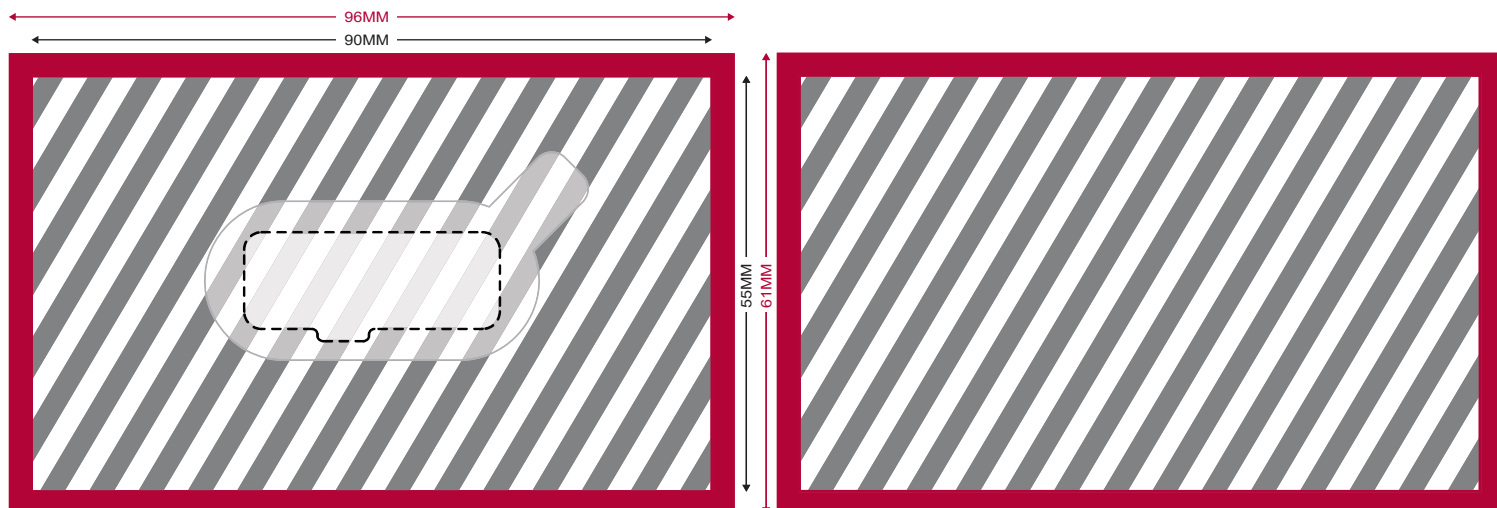

CMYK colour mode

Vector files preferably (ai/eps/svg/cdr)

>300dpi for rasters

默認圖稿

Front

Back

您的圖稿

3mm - Bleed Area