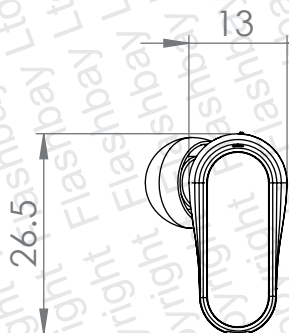

Total length \approx 621mm

Left

Right

58

9.5

PRODUCT

Vibe Bluetooth

CODE

VBB

DIMENSIONS

mm

SCALE

1:1