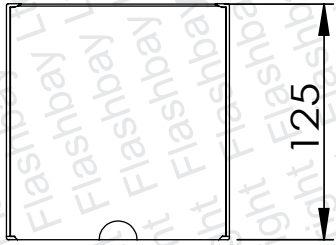

187

118

125

PRODUCT
Essential

CODE
ESG

DIMENSIONS
mm

SCALE
1:4